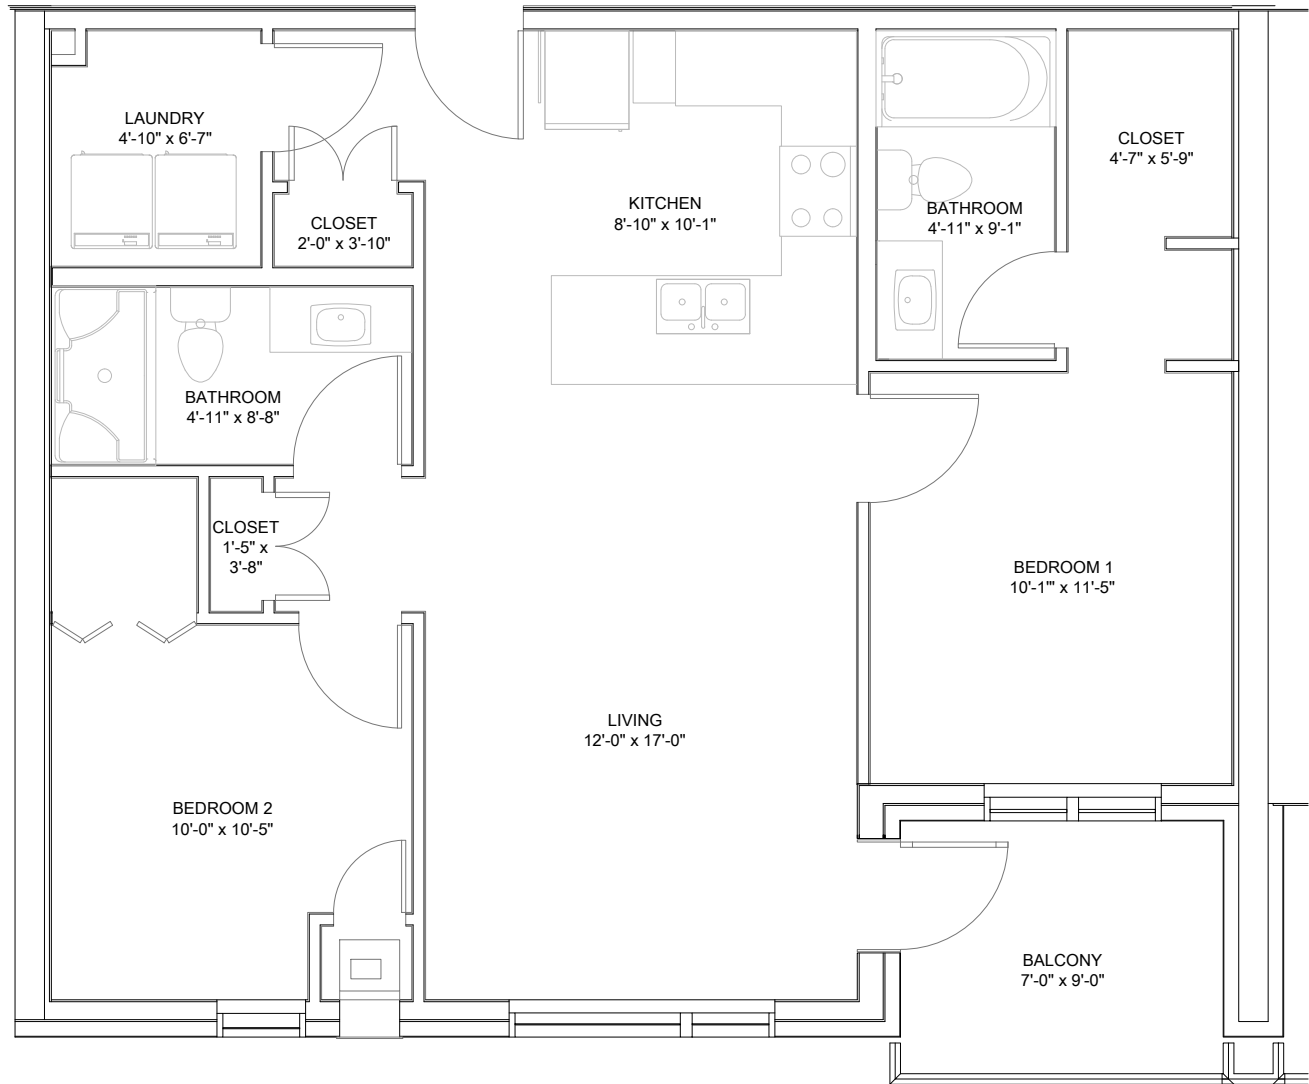

Devonshire
Properties

Edgewood Estates

Building 50
Two Bedroom
Suite Type: B3
Interior: 877 Ft²
Balcony: 63 Ft²