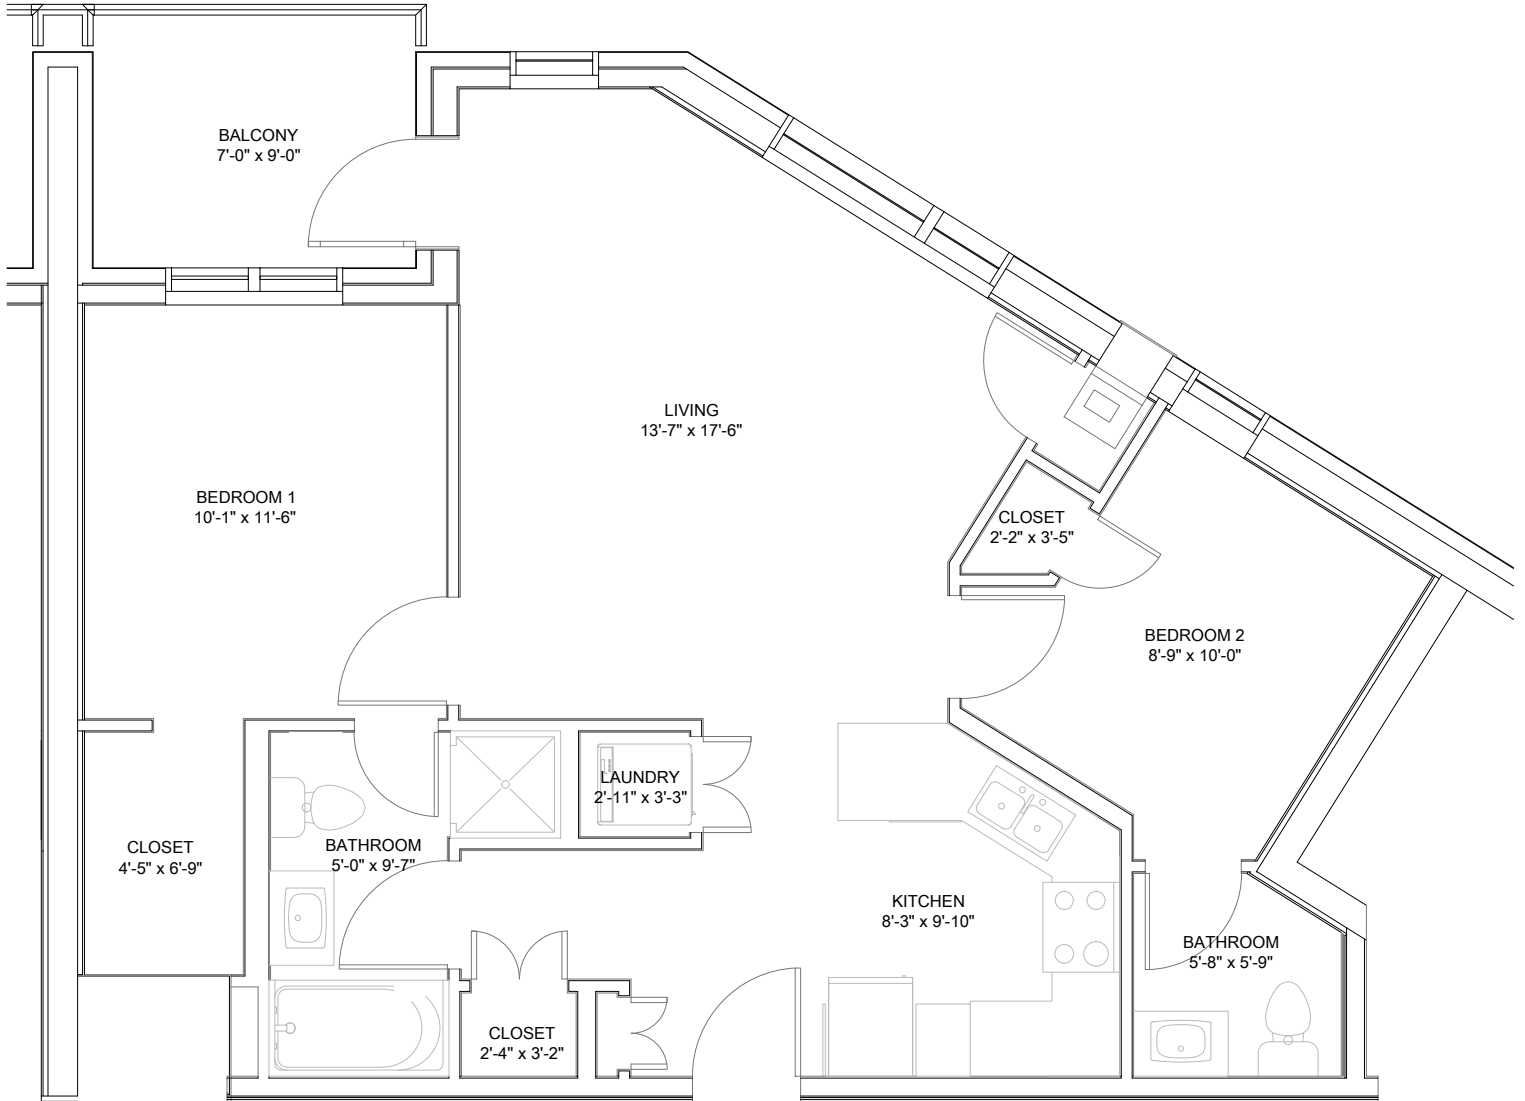

Devonshire
Properties

Edgewood Estates

Building 50
Two Bedroom
Suite Type: F1
Interior: 830 Ft²
Balcony: 63 Ft²