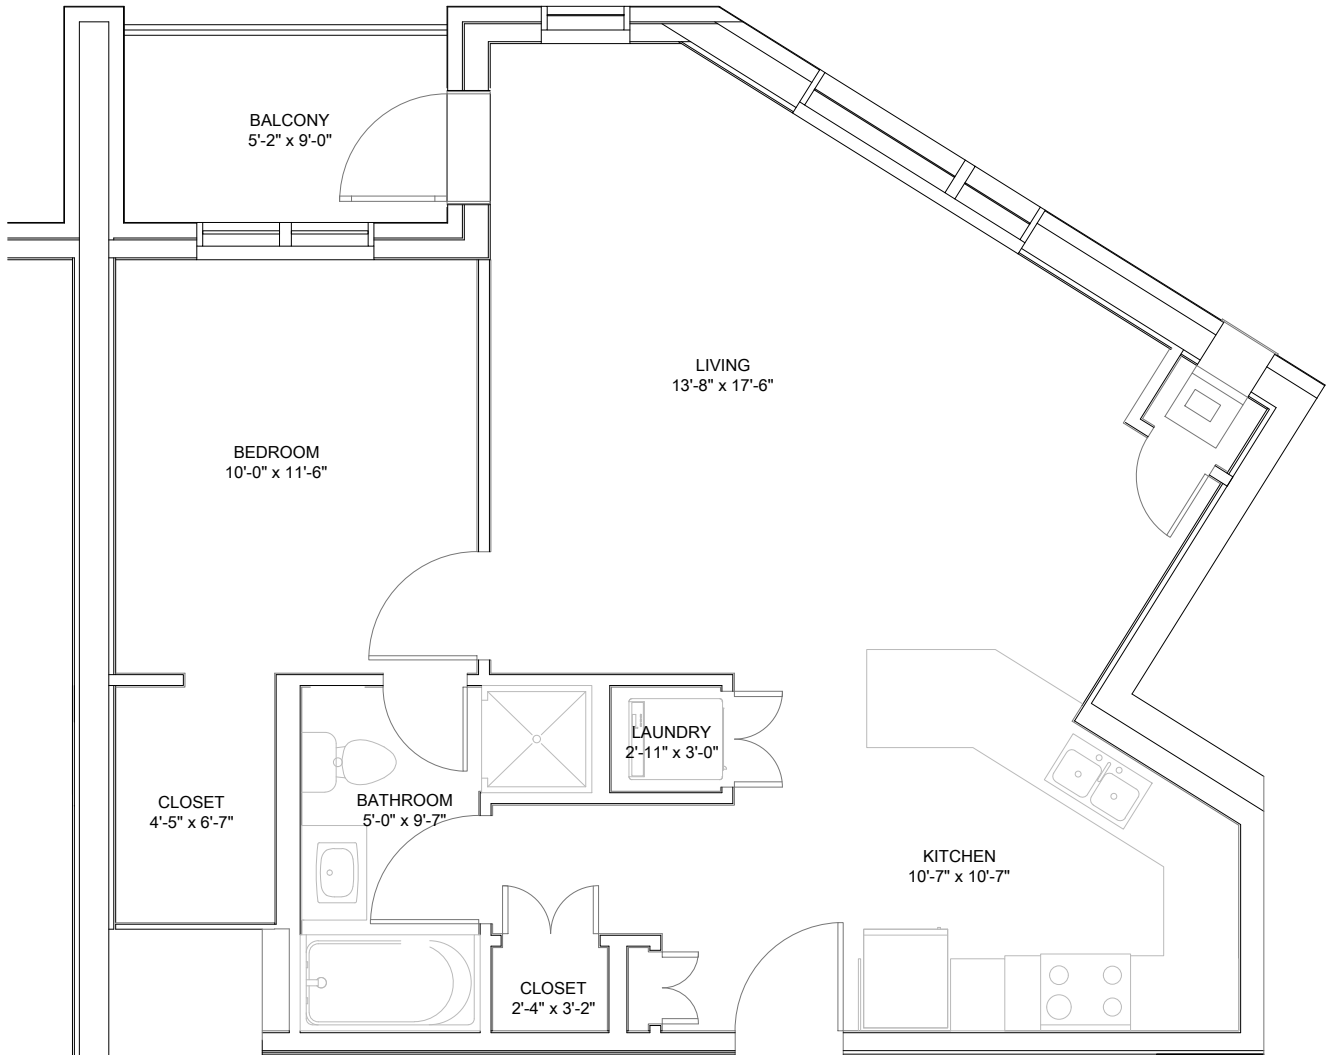

Devonshire
Properties

Edgewood Estates

Building 50
One Bedroom
Suite Type: F2
Interior: 742 Ft²
Balcony: 47 Ft²