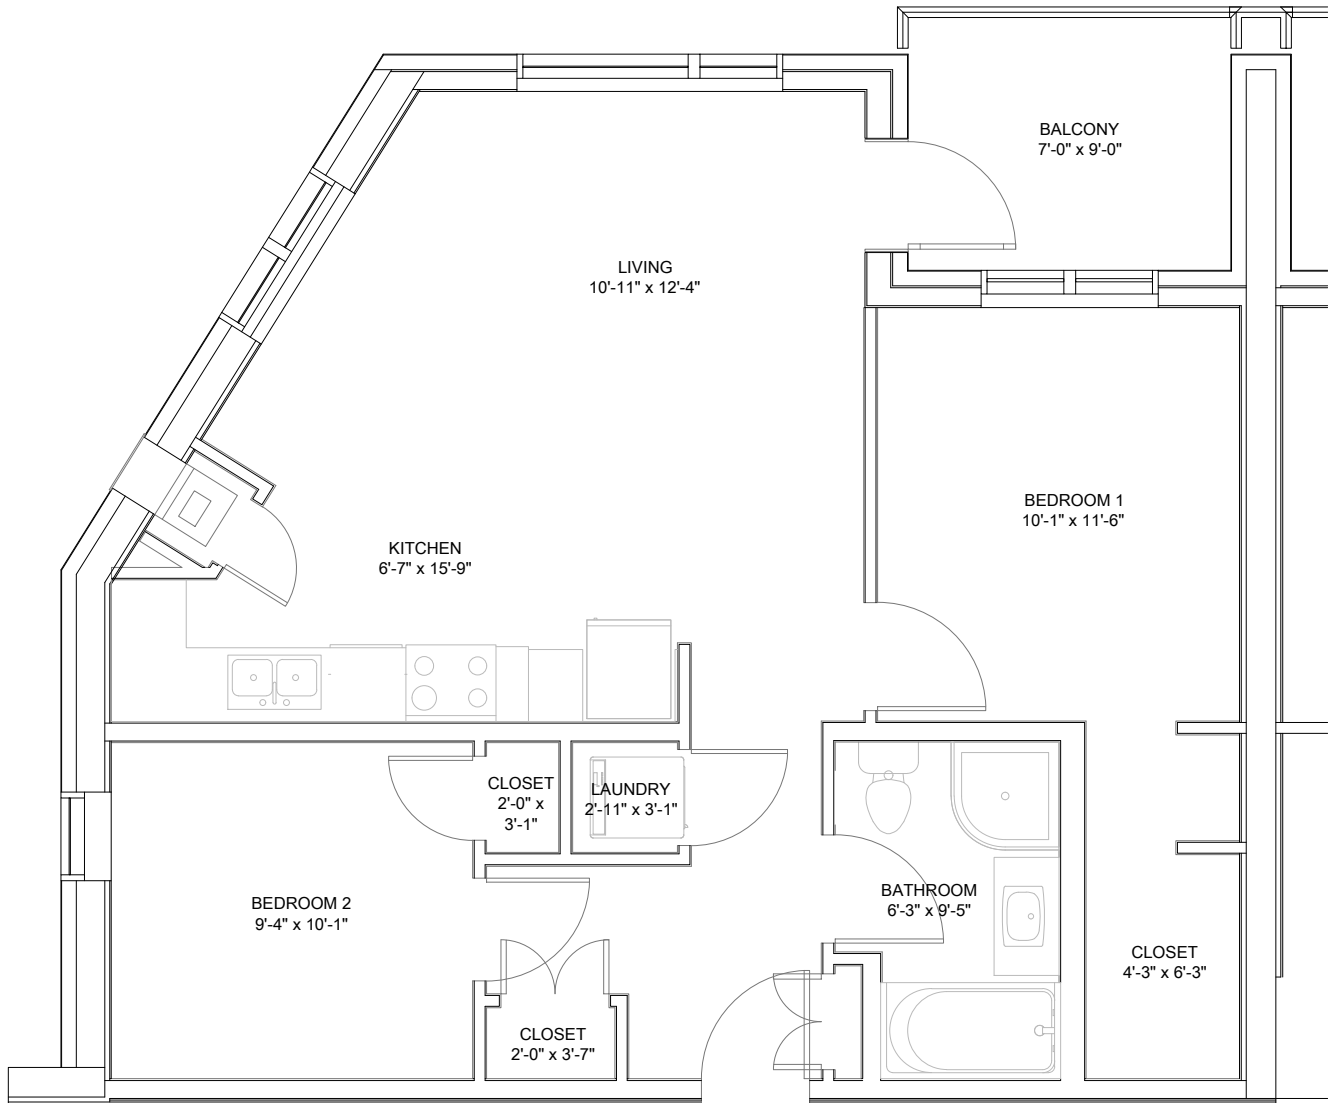

Devonshire
Properties

Edgewood Estates

Building 50
Two Bedroom
Suite Type: E1
Interior: 799 Ft²
Balcony: 63 Ft²