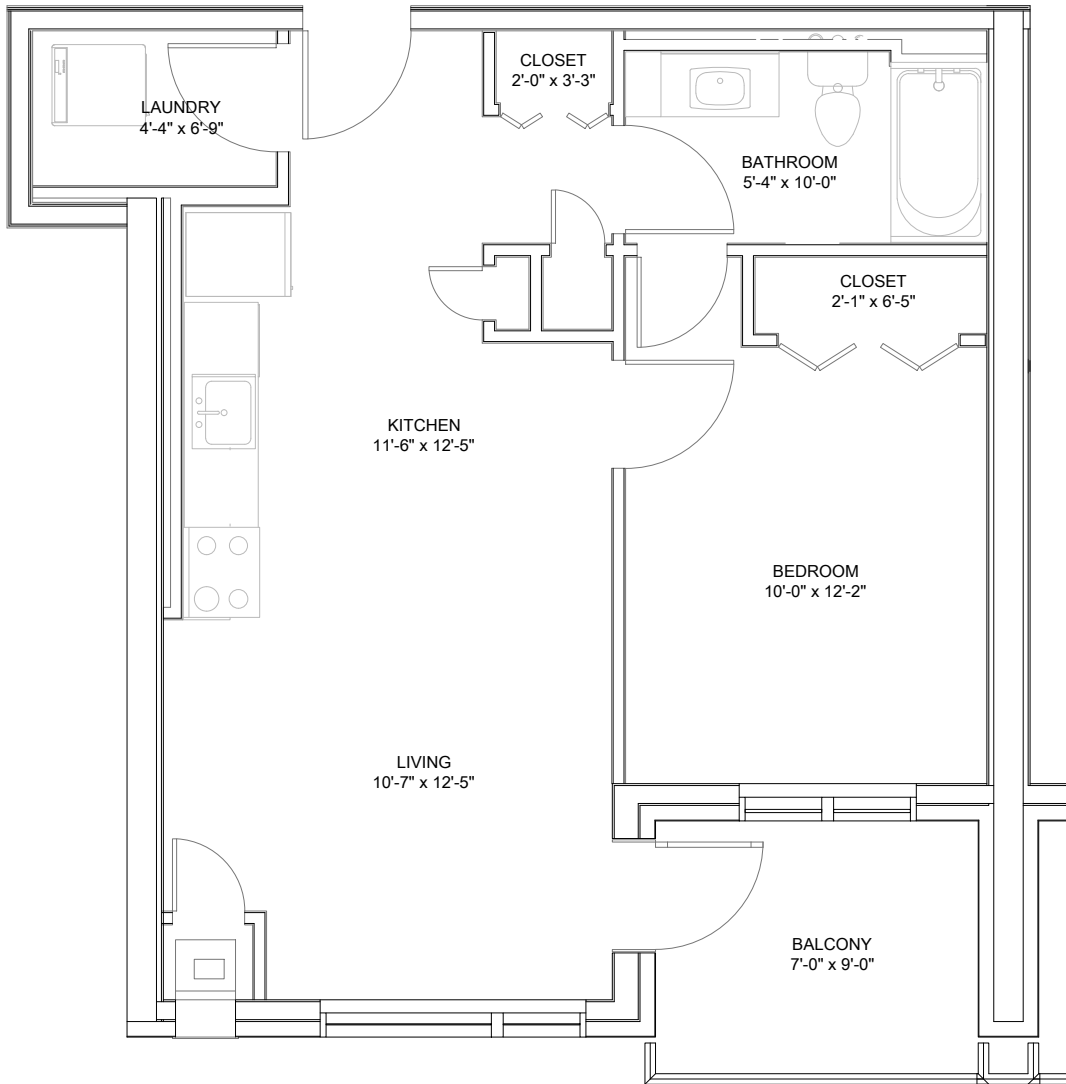

Devonshire
Properties

Edgewood Estates

Building 50
One Bedroom
Suite Type: C1
Interior: 622 Ft²
Balcony: 63 Ft²