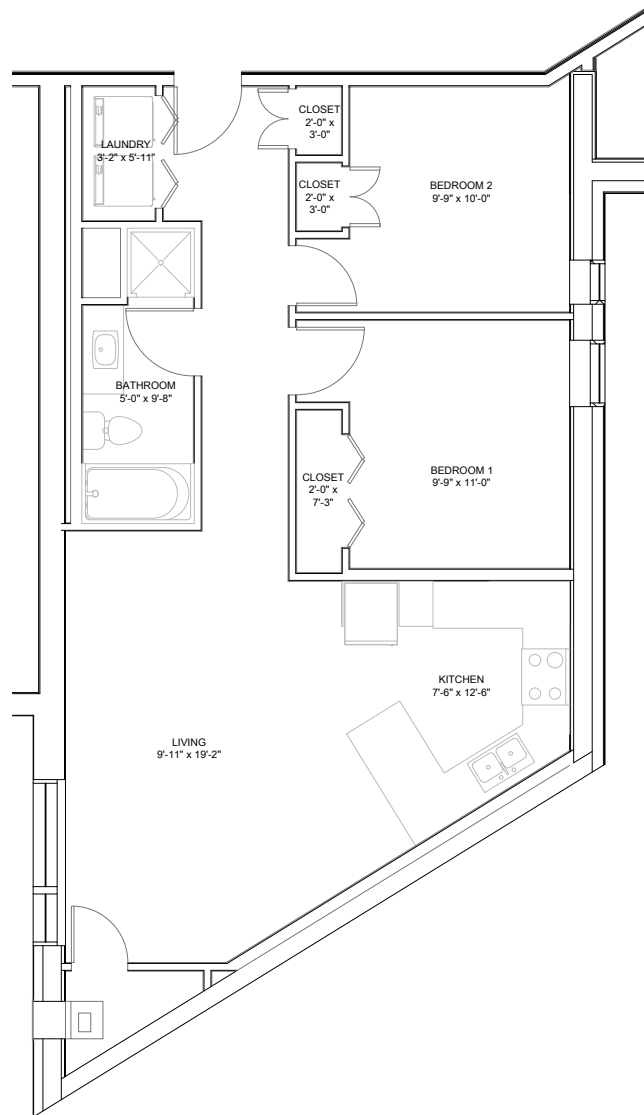

Devonshire
Properties

Edgewood Estates

Building 50
Two Bedroom
Suite Type: J1
Interior: 898 Ft²