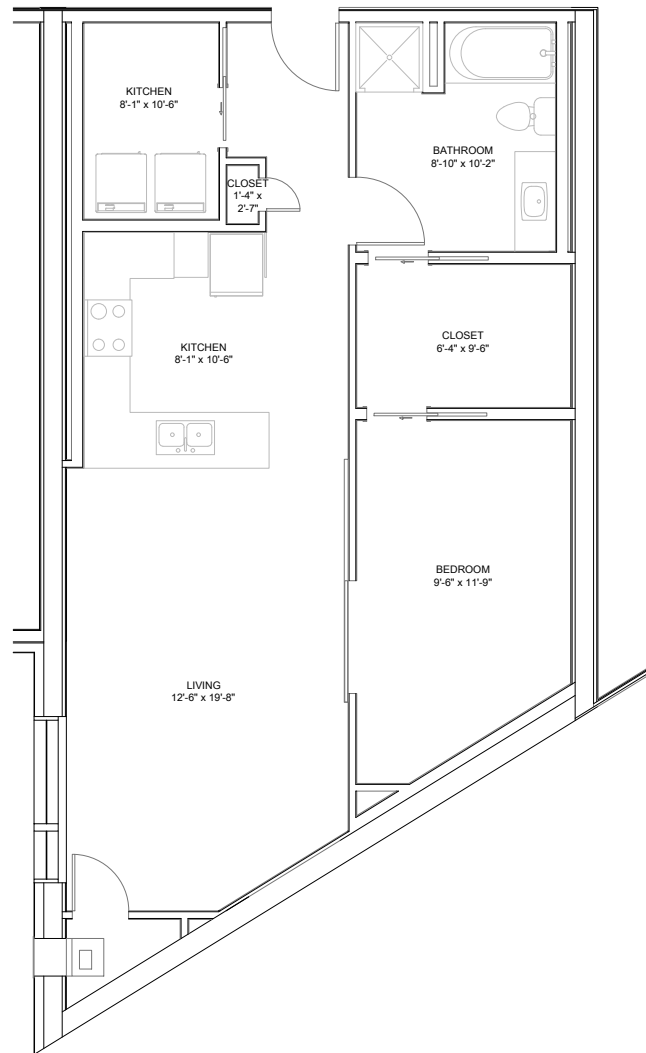

Devonshire
Properties

Edgewood Estates

Building 50
Two Bedroom
Suite Type: J2
Interior: 889 Ft²