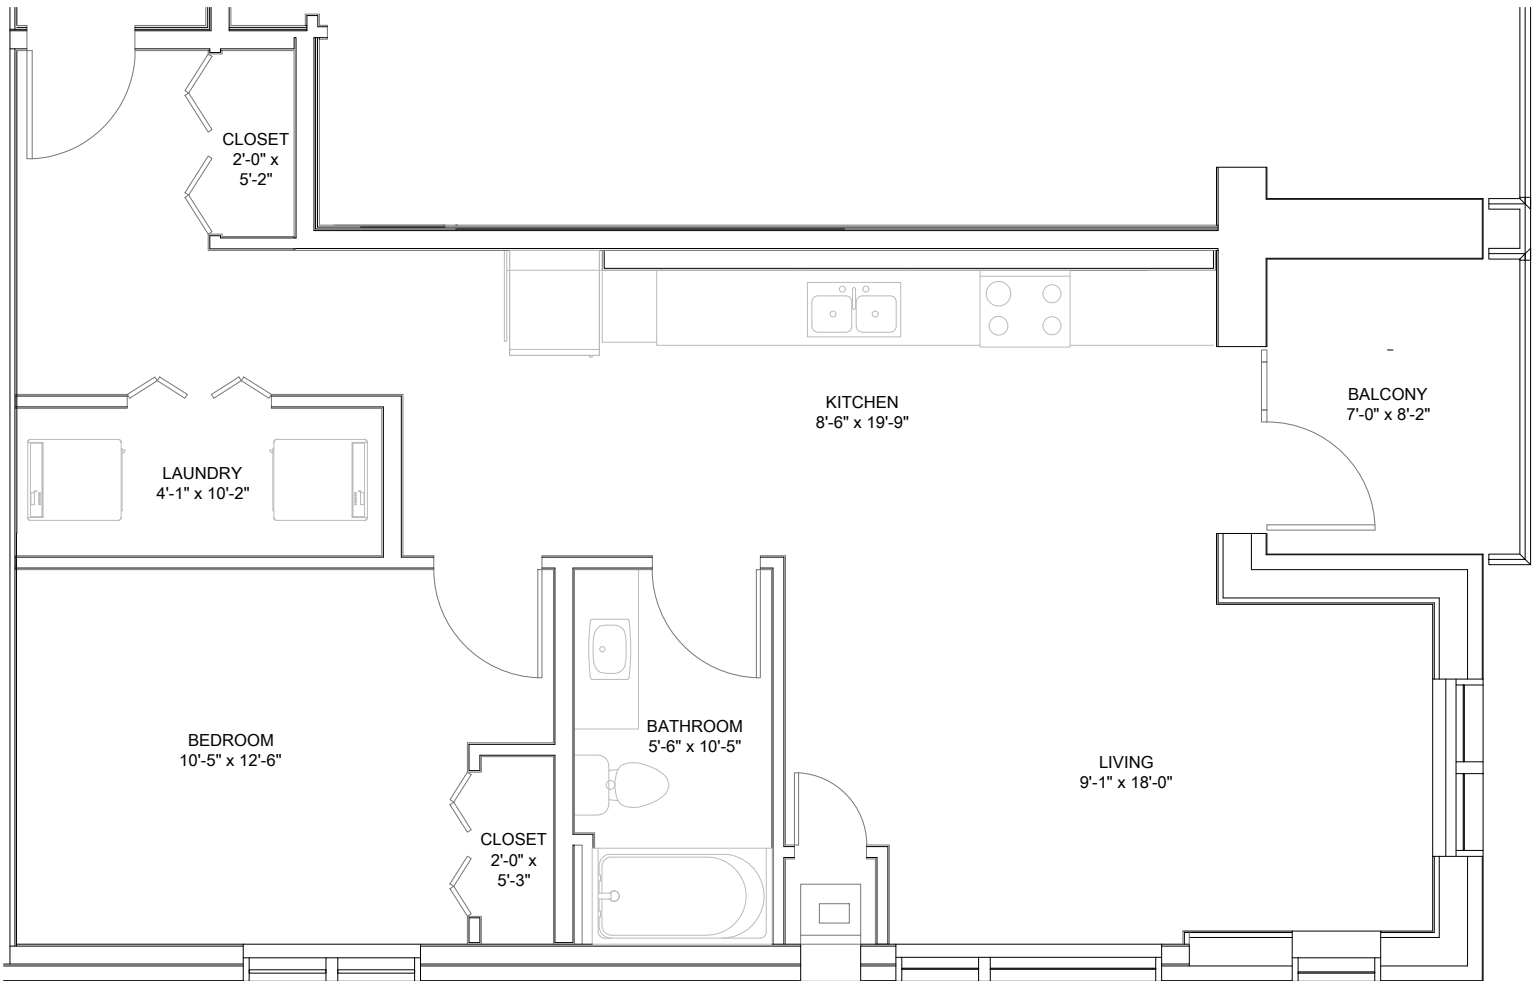

Devonshire
Properties

Edgewood Estates

Building 50
One Bedroom
Suite Type: H1
Interior: 809 Ft²
Balcony: 57 Ft²