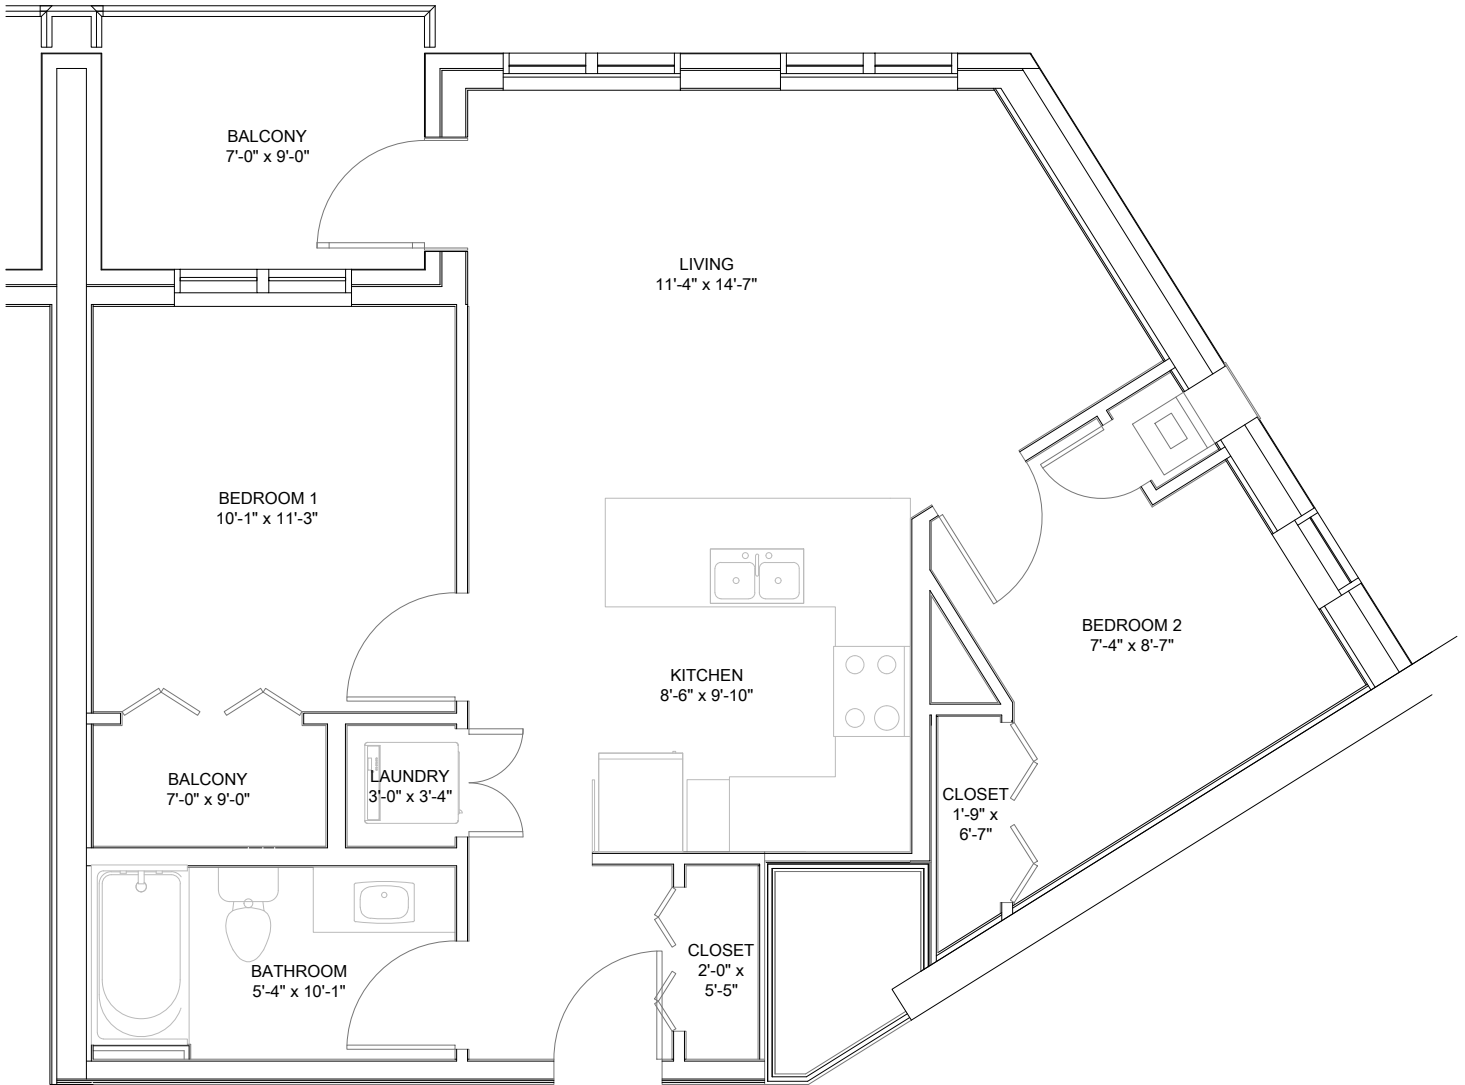

Devonshire
Properties

Edgewood Estates

Building 50
Two Bedroom
Suite Type: D1
Interior: 758 Ft²
Balcony: 63 Ft²