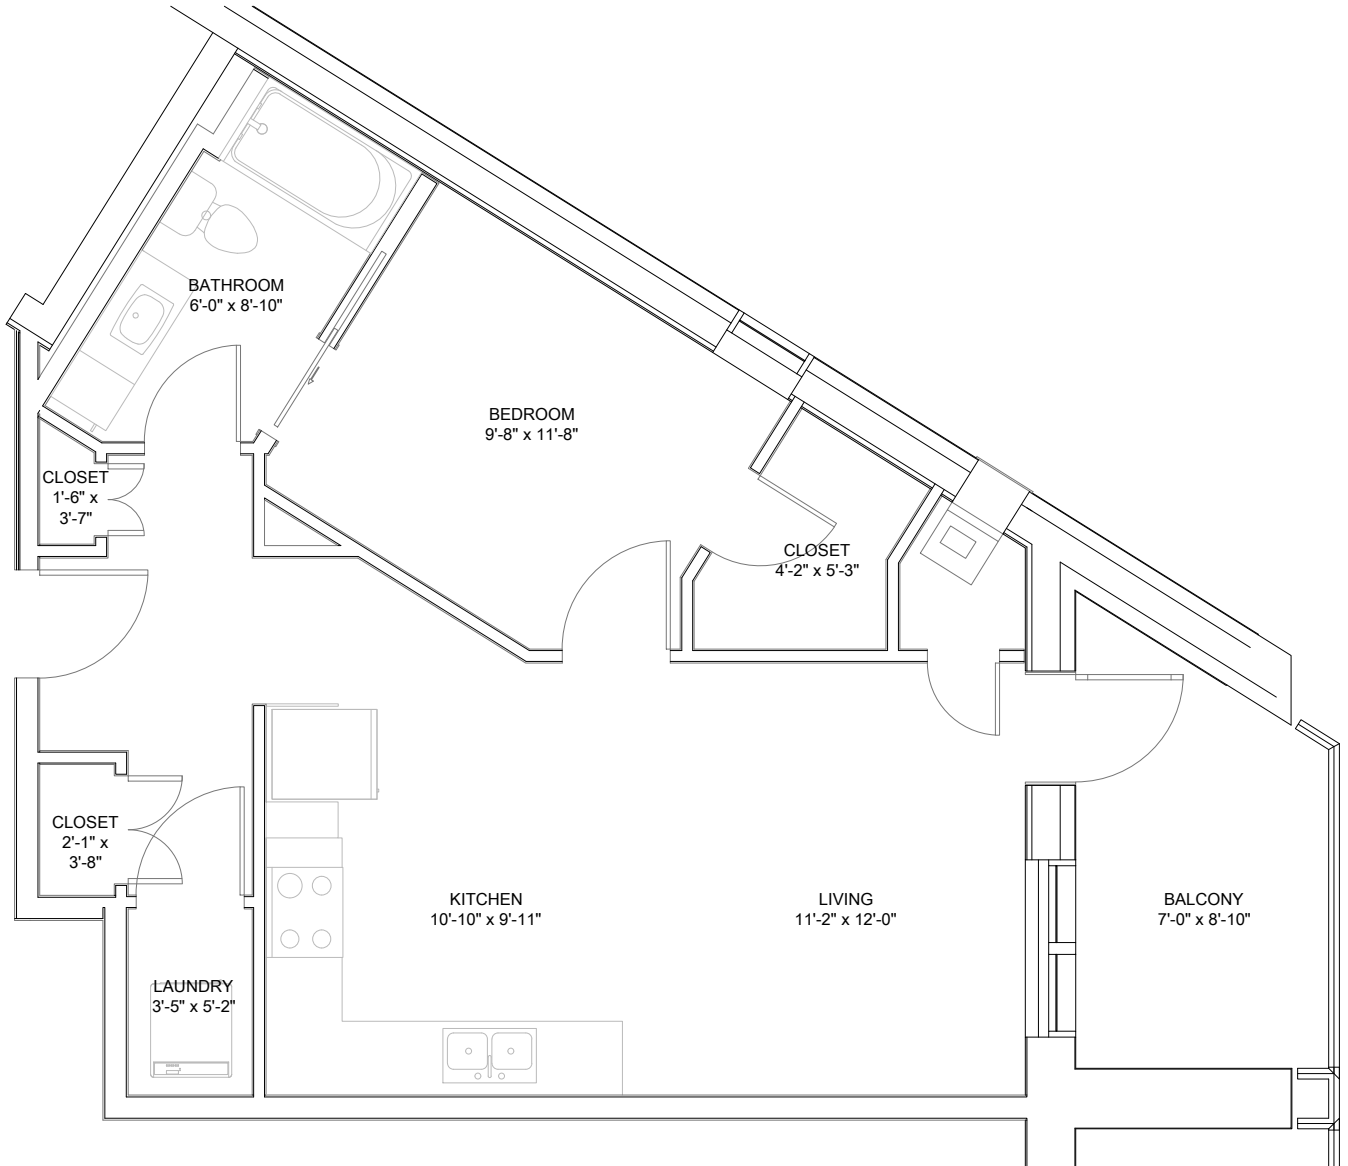

Devonshire
Properties

Edgewood Estates

Building 50
One Bedroom
Suite Type: G1
Interior: 650 Ft²
Balcony: 77 Ft²