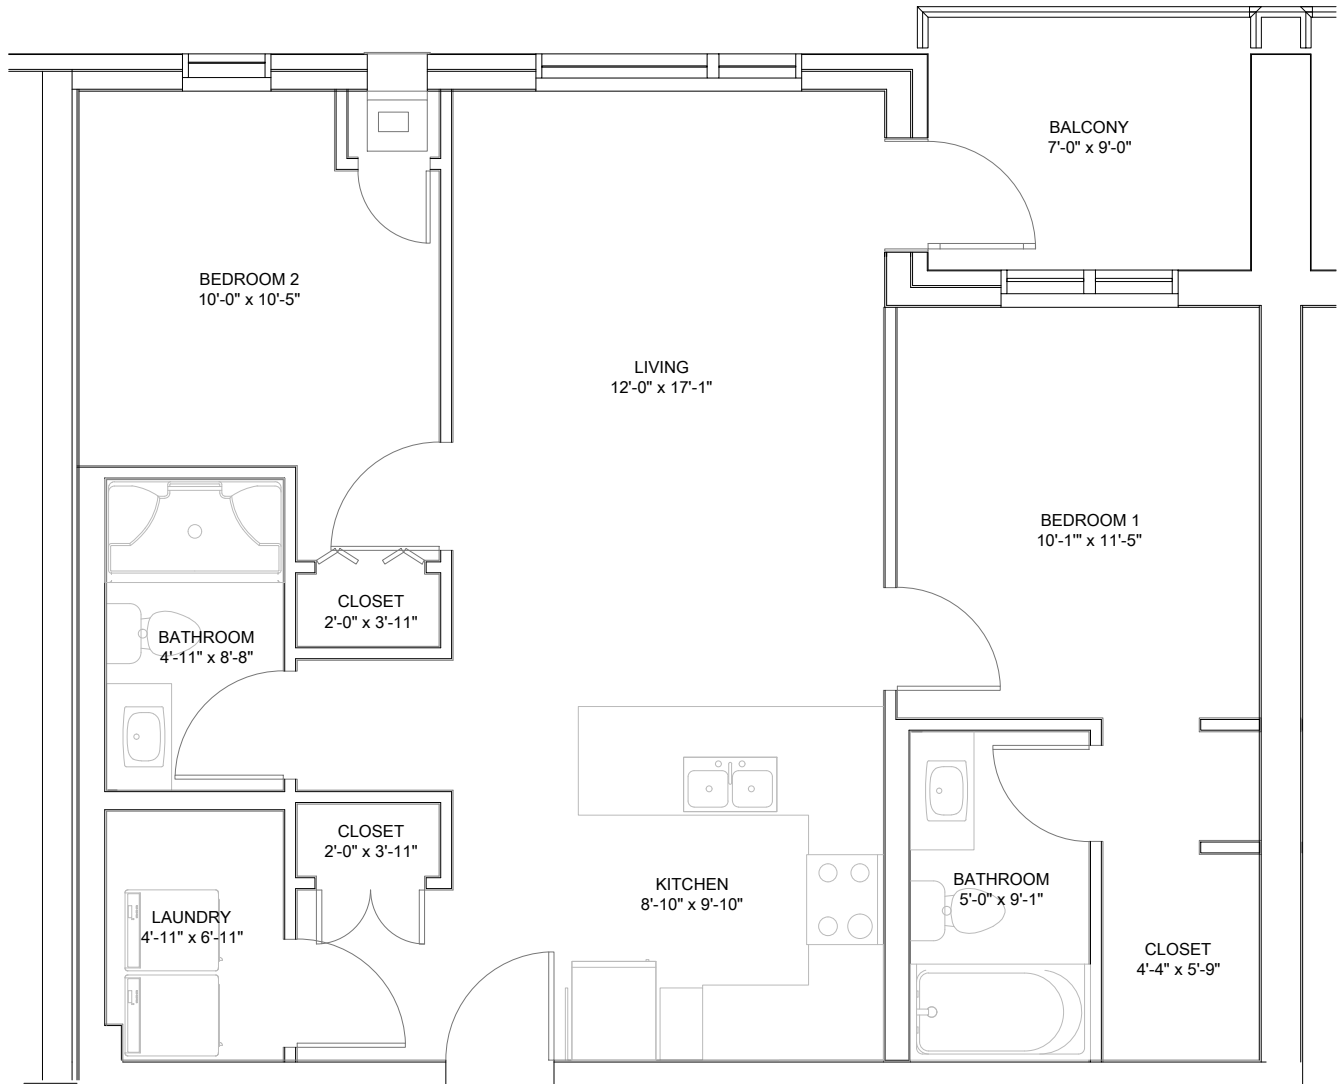

Devonshire
Properties

Edgewood Estates

Building 50
Two Bedroom
Suite Type: B1
Interior: 877 Ft²
Balcony: 63 Ft²