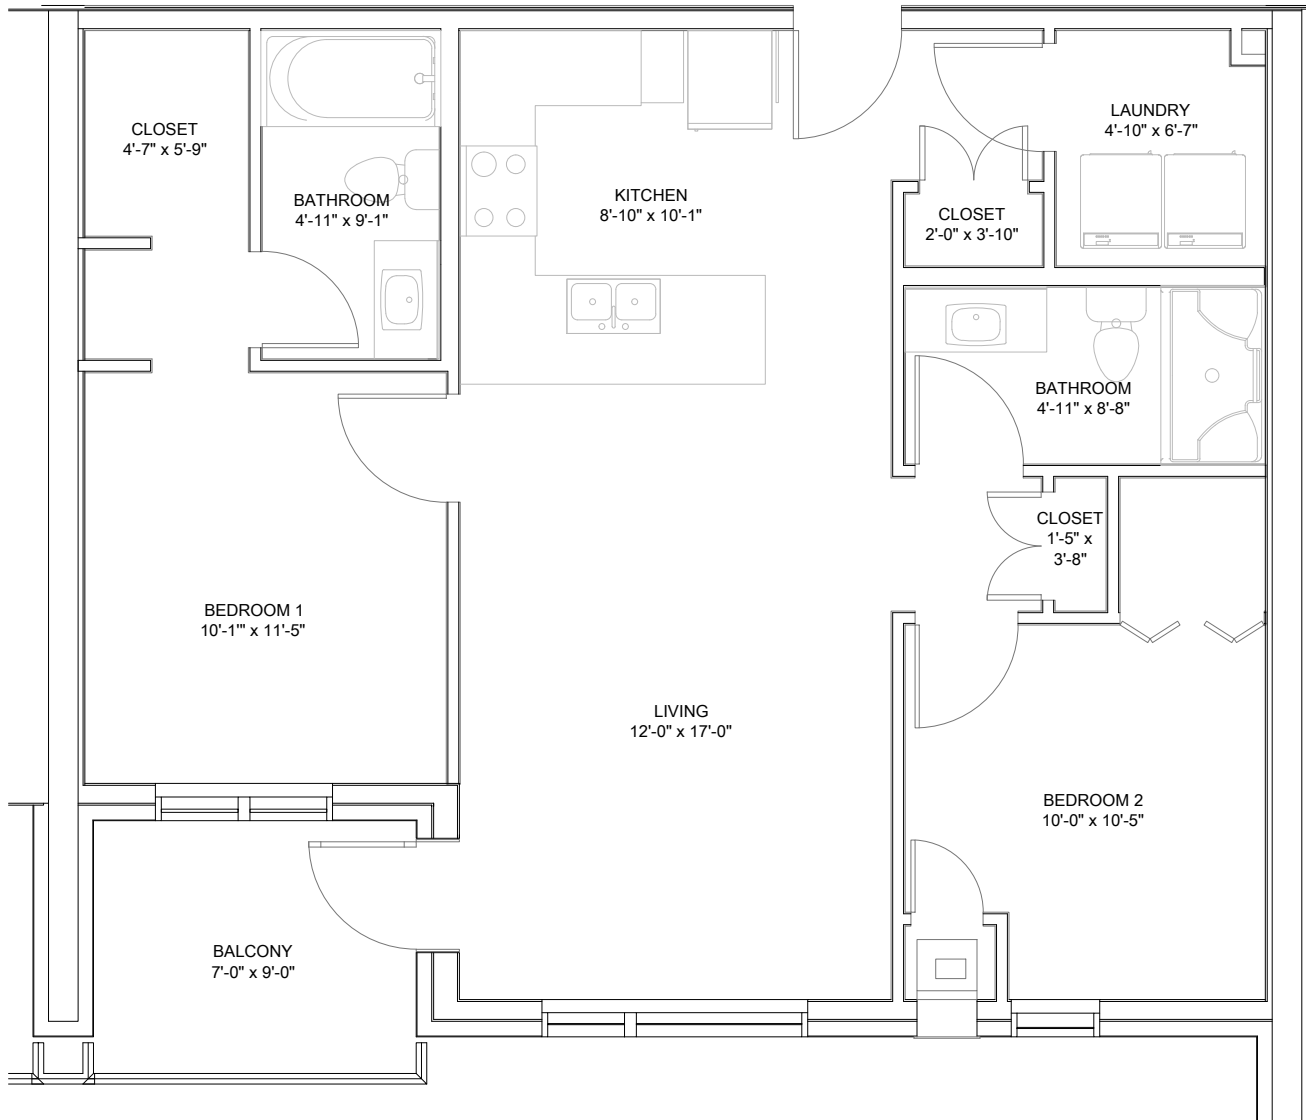

Devonshire
Properties

Edgewood Estates

Building 50
Two Bedroom
Suite Type: B2
Interior: 877 Ft²
Balcony: 63 Ft²