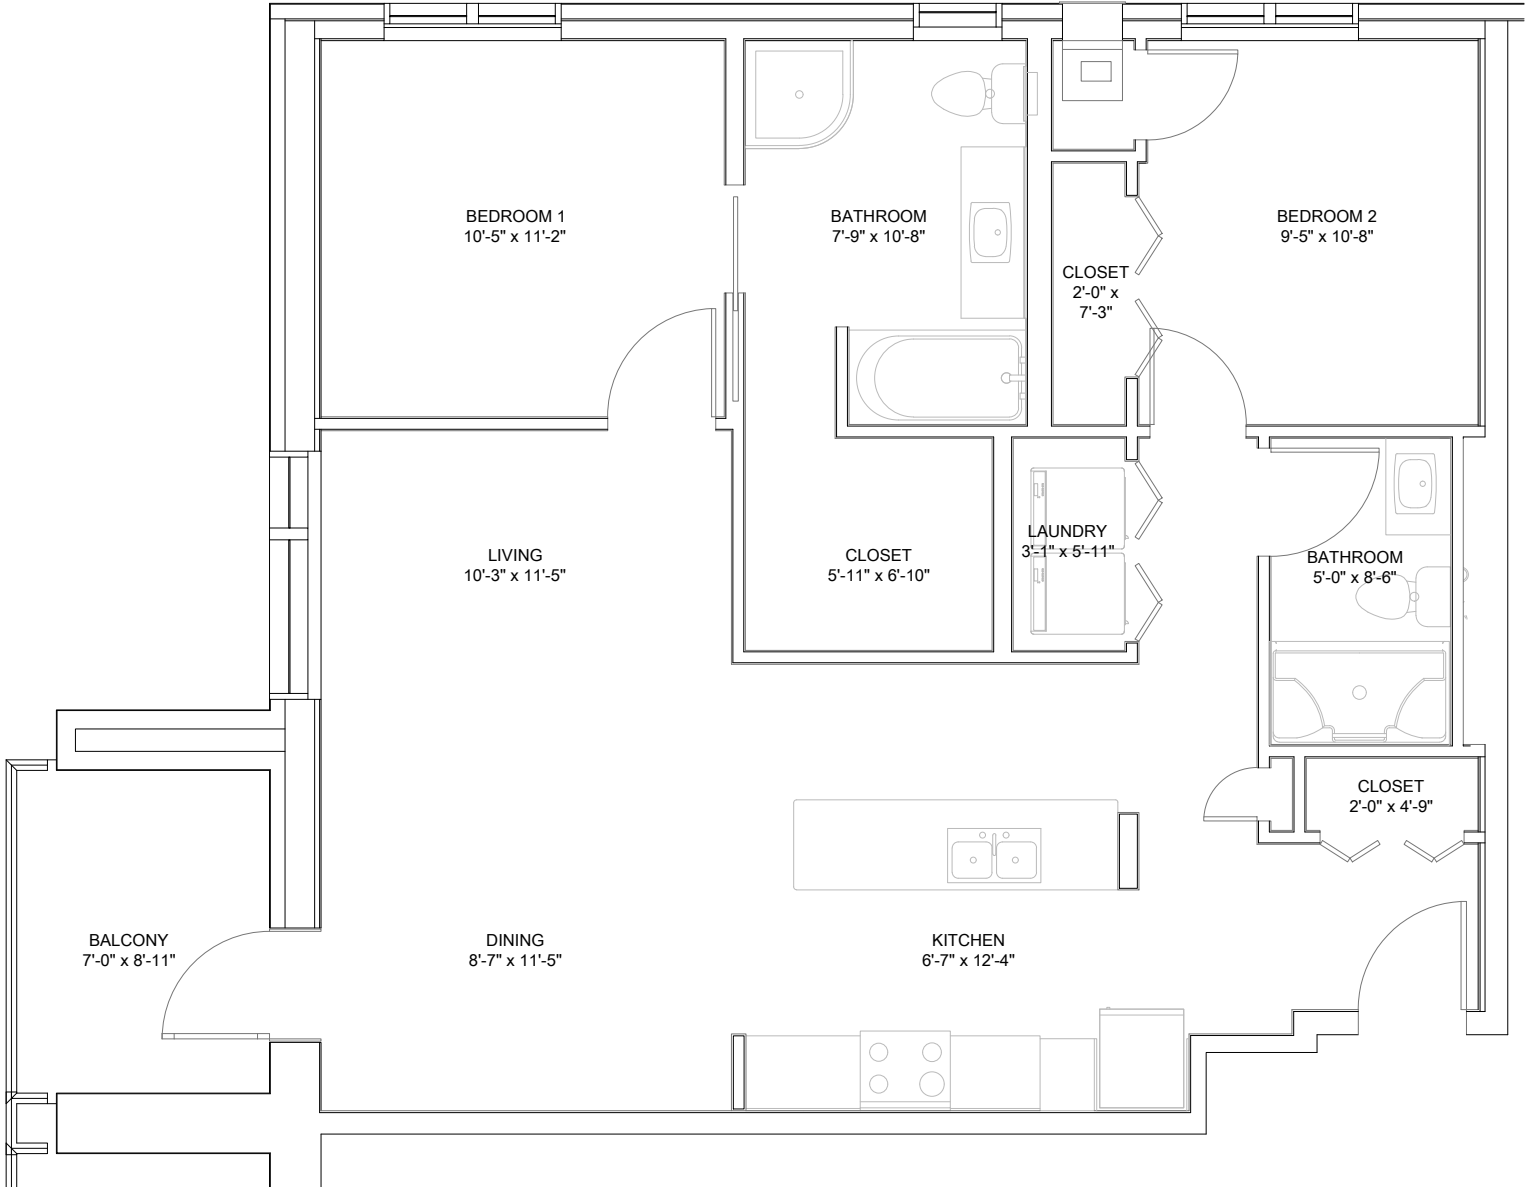

Devonshire
Properties

Edgewood Estates

Building 50
Two Bedroom
Suite Type: A1
Interior: 995 Ft²
Balcony: 63 Ft²